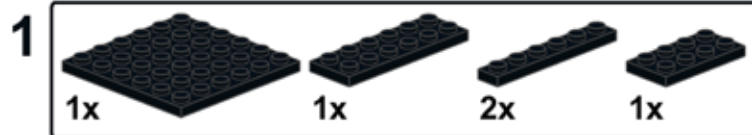

Delivery Truck

Bill of Materials

4

5

6

- 7
- 2x (black 1x2 Technic brick)
 - 1x (black 1x2 Technic brick with hole)
 - 2x (white 1x2 Technic brick)
 - 2x (grey 1x2 Technic brick)
 - 2x (yellow 1x2 Technic brick)

- 8
- 2x (grey 1x10 Technic Technic beam)
 - 2x (grey 1x3 Technic Technic brick)
 - 1x (black 1x2 Technic Technic brick)
 - 1x (grey 1x2 Technic Technic brick with hole)
 - 2x (grey 1x2 Technic Technic brick)
 - 2x (grey 1x2 Technic Technic brick)

- 9
- 2x (black curved Technic Technic arch)
 - 2x (grey 1x2 Technic Technic brick)
 - 1x (grey 1x2 Technic Technic brick)
 - 2x (brown 1x2 Technic Technic brick)
 - 1x (grey 1x2 Technic Technic brick)
 - 2x (brown 1x2 Technic Technic brick)
 - 2x (brown 1x2 Technic Technic brick)
 - 2x (grey 1x2 Technic Technic brick)