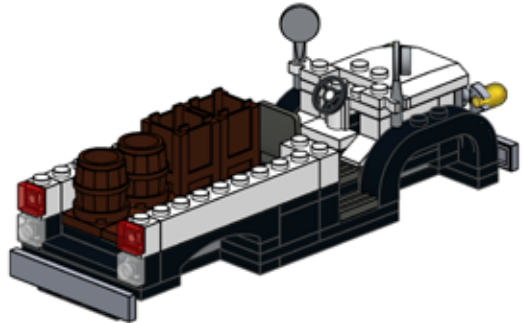

1. 11
2. 1x (grey 1x10 Technic Technic beam)
   - 2x (grey 1x2 Technic Technic brick)
   - 1x (black 1x2 Technic Technic brick)
   - 2x (grey 1x2 Technic Technic brick)
   - 2x (black 1x2 Technic Technic brick)
   - 2x (red 1x2 Technic Technic brick)