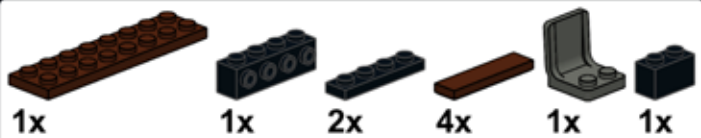

Delivery Truck

Bill of Materials

4

5

6

- 7
- 2x (black 1x2 Technic brick)
 - 1x (black 1x2 Technic brick with hole)
 - 2x (white 1x2 Technic brick)
 - 2x (grey 1x2 Technic brick)
 - 2x (yellow 1x2 Technic brick)

- 8
- 2x (grey 1x10 Technic Technic beam)
 - 2x (grey 1x3 Technic Technic brick)
 - 1x (black 1x2 Technic Technic brick)
 - 1x (grey 1x2 Technic Technic brick with hole)
 - 2x (grey 1x2 Technic Technic brick)
 - 2x (grey 1x2 Technic Technic brick)