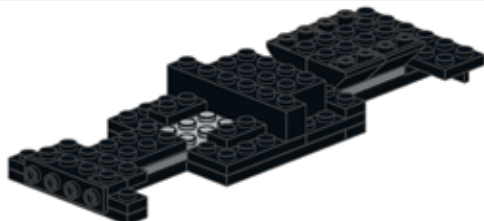

Delivery Truck

Bill of Materials

4

5

6

- 7
- 2x (black 1x2 Technic brick)
 - 1x (black 1x2 Technic brick with hole)
 - 2x (white 1x2 Technic brick)
 - 2x (grey 1x2 Technic brick)
 - 2x (yellow 1x2 Technic brick)

- 8
- 2x (grey 1x10 Technic Technic beam)
 - 2x (grey 1x3 Technic Technic brick)
 - 1x (black 1x2 Technic Technic brick)
 - 1x (grey 1x2 Technic Technic brick with hole)
 - 2x (grey 1x2 Technic Technic brick)
 - 2x (grey 1x2 Technic Technic brick)