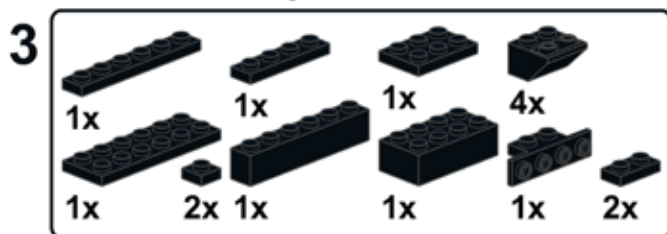

Delivery Truck

Bill of Materials

4

5

6

- 7
- 2x (black 1x2 Technic brick)
 - 1x (black 1x2 Technic brick with hole)
 - 2x (white 1x2 Technic brick)
 - 2x (grey 1x2 Technic brick)
 - 2x (yellow 1x2 Technic brick)

- 8
- 2x (grey 1x10 Technic Technic beam)
 - 2x (grey 1x3 Technic Technic brick)
 - 1x (black 1x2 Technic Technic brick)
 - 1x (grey 1x2 Technic Technic brick with hole)
 - 2x (grey 1x2 Technic Technic brick)
 - 2x (grey 1x2 Technic Technic brick)